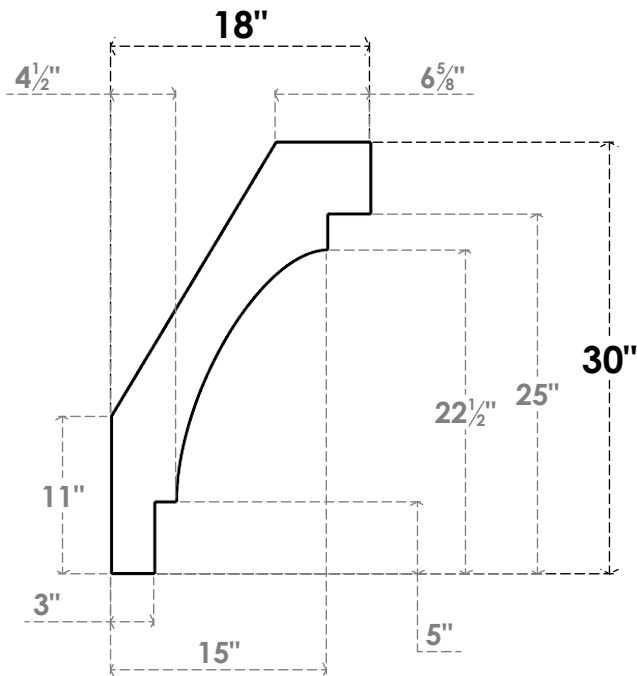

ITEM NUMBER: BRCPC040X18000X30000MRC

4"W X 18"D X 30"H MERCED ARCHITECTURAL GRADE PVC CLOSED KNEE BRACE

SIDE PROFILE

FRONT PROFILE

ISOMETRIC

EKENA MILLWORK
2300 WEST MAIN ST.
CLARKSVILLE, TX 75426
TOLL FREE: 866-607-0453
WWW.EKENAMILLWORK.COM