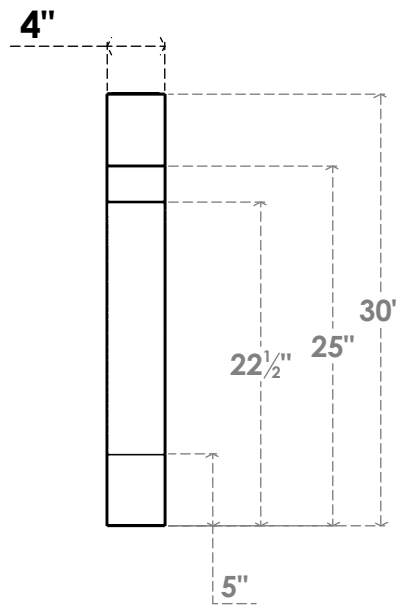

ITEM NUMBER: BRCPC040X18000X30000MRC

4"W X 18"D X 30"H MERCED ARCHITECTURAL GRADE PVC CLOSED KNEE BRACE

SIDE PROFILE

FRONT PROFILE

ISOMETRIC

EKENA MILLWORK
2300 WEST MAIN ST.
CLARKSVILLE, TX 75426
TOLL FREE: 866-607-0453
WWW.EKENAMILLWORK.COM